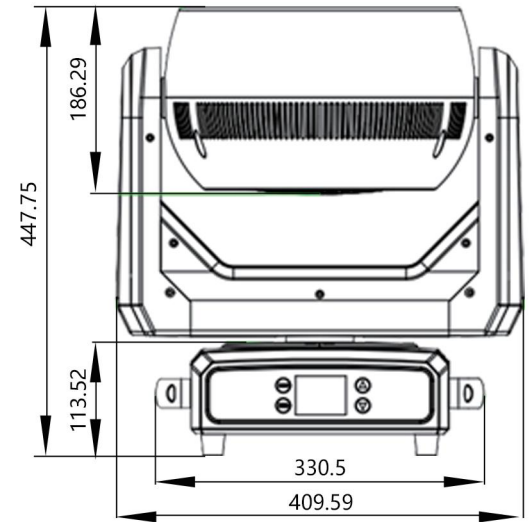

PAN & TILT

Pan/Tilt movement: 540° / 270°
Correction: Automatic correction of X-axis/Y-axis position structure

Construction

Display: LED 2.4G color screen + 4 touch buttons selection menu
Data in/out: 3-pin and 5-pin XLR
Power In/Out: Power Connector in/out
Protection Rating: IP20
Automatic Pan/Tilt position correction

Electrical and Connectors

Power supply with electronic auto-ranging
Input voltage range: 100~240V~ 50/60Hz
Power consumption: 760 W
Box Dimensions: 490x350x620mm
F/C Dimension: 985x455x740mm
Weight: 17KG
F/C weight: 65KG (Dual loader Case)

Included Items

User Manual
Power Cable
2x Fast-locked clamps

Local Details

Size mm(in)

Local Details