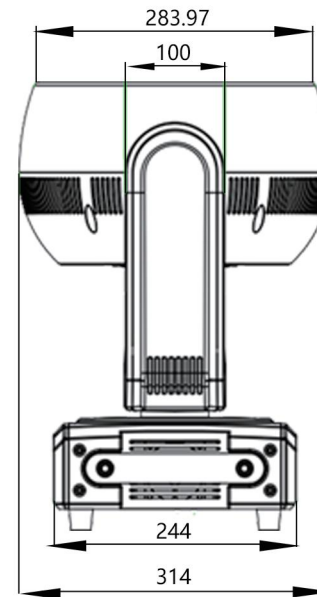

PAN & TILT

Pan/Tilt movement: 540° / 270°
Correction: Automatic correction of X-axis/Y-axis position structure

Construction

Display: LED 2.4G color screen + 4 touch buttons selection menu
Data in/out: 3-pin and 5-pin XLR
Power In/Out: Power Connector in/out
Protection Rating: IP20
Automatic Pan/Tilt position correction

Electrical and Connectors

Power supply with electronic auto-ranging
Input voltage range: 100~240V~ 50/60Hz
Power consumption: 760 W
Box Dimensions: 490x350x620mm
F/C Dimension: 985x455x740mm
Weight: 17KG
F/C weight: 65KG (Dual loader Case)

Included Items

User Manual
Power Cable
2x Fast-locked clamps

Local Details

Size mm(in)

Local Details