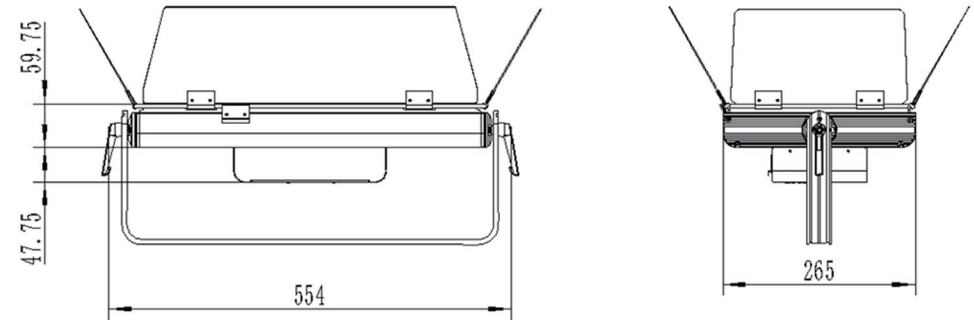

## Appearance

Small size, light weight  
With black enclosure , no gaps between the combination  
Its head & bottom with handle, easy for carrying & transporting

## Electrical and Connectors

Power supply with electronic auto-ranging  
Input voltage range: 100-240V~ 50/60Hz  
Power consumption: 150W  
Power In/Out: Power in/out  
Data in/out: 3-pin or 5-pin  
Box Dimension: 60x35x21 CM  
Weight: 10 KG

## Size mm(in)