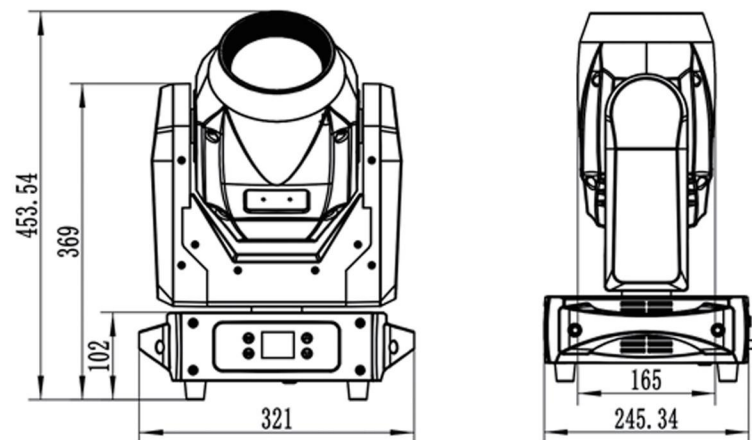

### Electrical and Physical

Input power: AC 100 ~240V, 50/60Hz

Power: 220W

Dimensions: 321x245x499mm

Weight: 13.8kg

### Size mm(in)